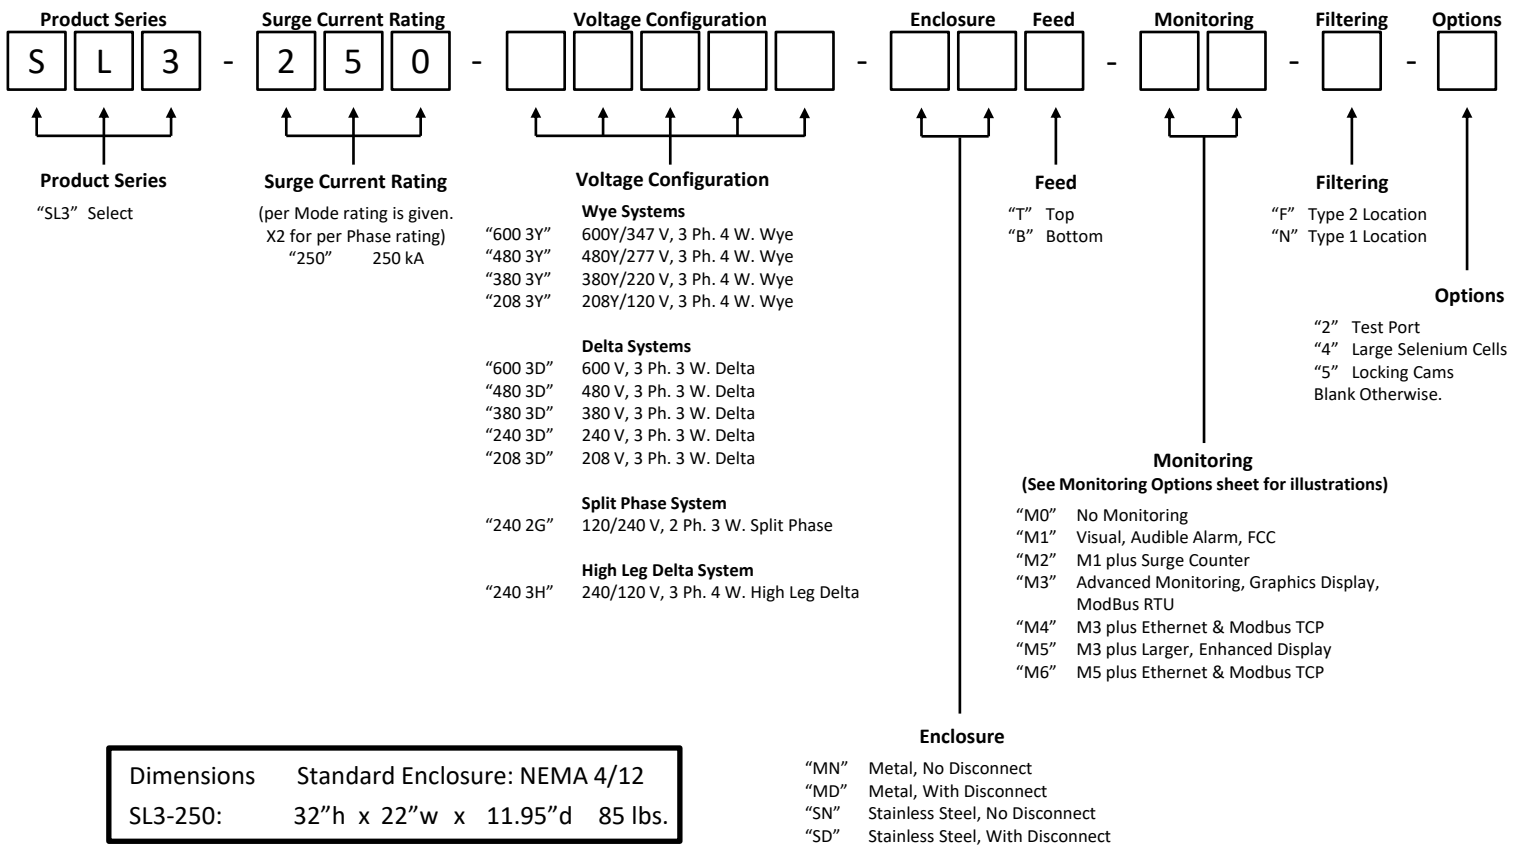

Temporary Overvoltage Protection SPD for Main Panel/SES

Product Number Configuration Guide

Product Number Example:

Application Specific Model Number:

Dimensions Standard Enclosure: NEMA 4/12
SL3-250: 32"h x 22"w x 11.95"d 85 lbs.